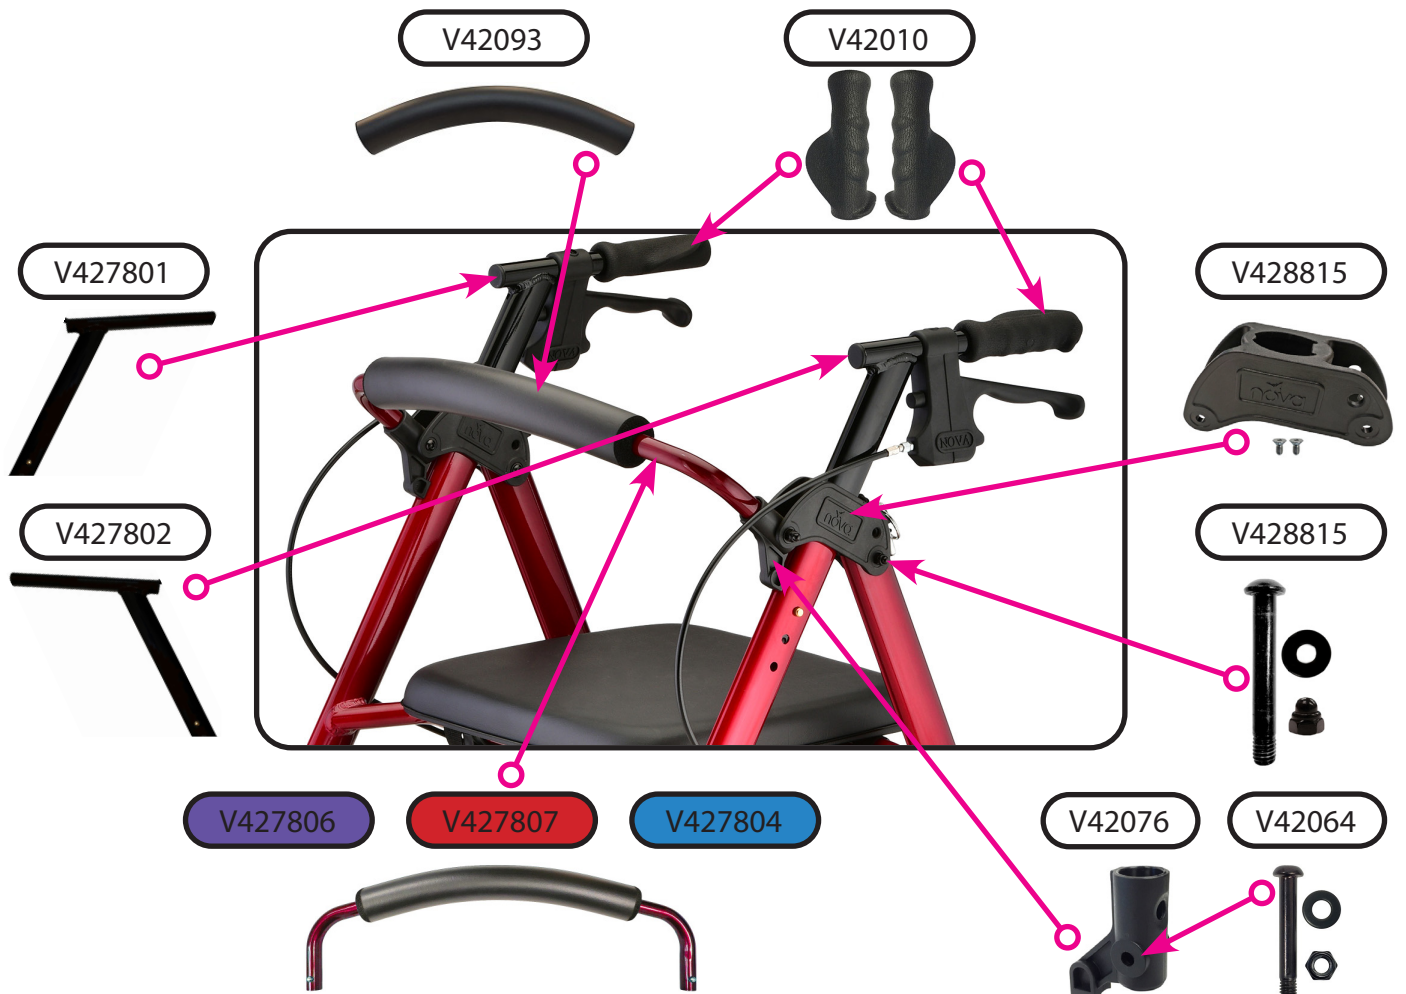

If you need further assistance, please call our customer service team at (800) 557-6682.

Thank you!

Figure 1

Hand Brake Mechanism

Upper Assembly Components

Frame & Seat Components

Wheel & Lower Assembly Components

Item Number 4276

STAR 6 PETITE

SERIAL # BEGINNING WITH "NV"

ITEM NUMBER	DESCRIPTION	UOM
V428605	AXLE FRONT	EACH
V428604	AXLE REAR (SET)	SET
V427804	BACKREST BLUE	EACH
V427806	BACKREST PURPLE	EACH
V427807	BACKREST RED	EACH
V428825	BAG (INCLUDES PLASTIC LINING)	EACH
V428608	BEARING & SPACER (PAIR)	PAIR
VT-33207	BEARING FOR SWIVEL FRONT FORK	EACH
V428608	BEARINGS & SPACER WHEEL	SET
P-CABLE	BRAKE CABLE (PAIR)	PAIR
V428810	BRAKE SHOE (SET)	SET
P-COVER	CABLE COVER BLACK	EACH
V42093	FOAM FOR FLIP-UP BACKREST	EACH
V427809	FOLDING MECHANISM	EACH
V428815	FRAME ATTACHMENT	EACH
V428816	FRAME ATTACHMENT HARDWARE	EACH
V428827	FRAME INSERT/ LOCK & LIFT HOLDER	EACH
B14-C	HAND BRAKE WITH STEEL CABLE	EACH
V42010	HAND GRIP ANATOMICAL (PAIR)	PAIR
V427801	HANDLE LEFT	EACH
V427802	HANDLE RIGHT	EACH
V427601	HANDLE/LEG ASSEMBLY LEFT	EACH
V427602	HANDLE/LEG ASSEMBLY RIGHT	EACH
V427603	LEG FRONT ASSEMBLY (INCLUDES COMPLETE FORK)	EACH
V427604	LEG REAR	EACH
V428824	LOCK & LIFT	EACH
V42076	RECEIVER FOR REMOVABLE BACKREST	EACH
P40047	REFLECTOR FOR BRAKE HANDLE	PAIR
V42064	SCREW & NUT FOR BACKREST	EACH
P40007	SCREW TO ADJUST CABLE TENSION	EACH
V42077	SCREWS TO ATTACH PADDED SEAT	SET
V428828	SEAT CLAMP	EACH
V428826	SEAT	EACH
V428820	SILENCER FRONT LEG FRAME	EACH
V428819	SILENCER REAR LEG FRAME	EACH
V428813	STEM & WASHERS FOR FORK	EACH

Item Number 4276

STAR 6 PETITE

SERIAL # BEGINNING WITH "NV"

ITEM NUMBER	DESCRIPTION	UOM
V42011	STOPPER FOR SEAT (PAIR)	PAIR
V428809	TOE KICK (PAIR)	PAIR
V428607	WHEEL 6"	EACH

CONTACT US!
We're here to help