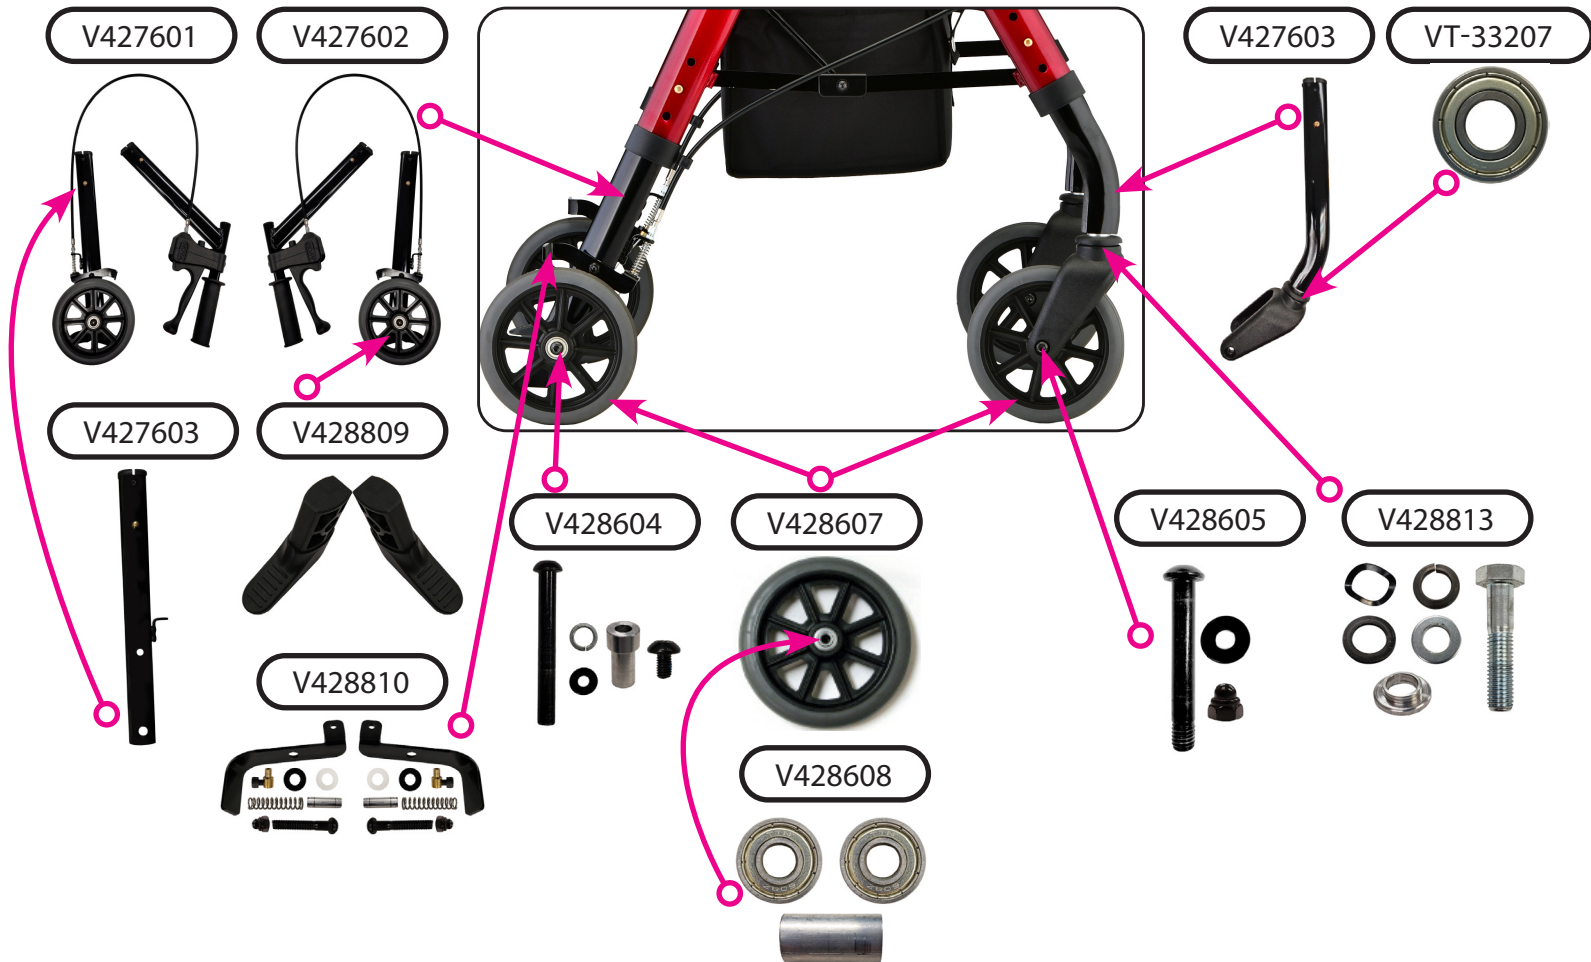

Please verify that the serial number on your rolling walker corresponds with the serial number series denoted in the below parts list. The serial number is located on a sticker that is attached to the frame under the seat (see Figure 1).

If you need further assistance, please call our customer service team at (800) 557-6682.

Thank you!

Figure 1

Hand Brake Mechanism

Upper Assembly Components

Frame & Seat Components

Wheel & Lower Assembly Components

Item Number 4276

STAR 6 PETITE

SERIAL # BEGINNING WITH "NV"

ITEM NUMBER	DESCRIPTION	UOM
V428605	AXLE FRONT	EACH
V428604	AXLE REAR (SET)	SET
V427804	BACKREST BLUE	EACH
V427806	BACKREST PURPLE	EACH
V427807	BACKREST RED	EACH
V428825	BAG (INCLUDES PLASTIC LINING)	EACH
V428608	BEARING & SPACER (PAIR)	PAIR
VT-33207	BEARING FOR SWIVEL FRONT FORK	EACH
V428608	BEARINGS & SPACER WHEEL	SET
P-CABLE	BRAKE CABLE (PAIR)	PAIR
V428810	BRAKE SHOE (SET)	SET
P-COVER	CABLE COVER BLACK	EACH
V42093	FOAM FOR FLIP-UP BACKREST	EACH
V427809	FOLDING MECHANISM	EACH
V428815	FRAME ATTACHMENT	EACH
V428816	FRAME ATTACHMENT HARDWARE	EACH
V428827	FRAME INSERT/ LOCK & LIFT HOLDER	EACH
B14-C	HAND BRAKE WITH STEEL CABLE	EACH
V42010	HAND GRIP ANATOMICAL (PAIR)	PAIR
V427801	HANDLE LEFT	EACH
V427802	HANDLE RIGHT	EACH
V427601	HANDLE/LEG ASSEMBLY LEFT	EACH
V427602	HANDLE/LEG ASSEMBLY RIGHT	EACH
V427603	LEG FRONT ASSEMBLY (INCLUDES COMPLETE FORK)	EACH
V427604	LEG REAR	EACH
V428824	LOCK & LIFT	EACH
V42076	RECEIVER FOR REMOVABLE BACKREST	EACH
P40047	REFLECTOR FOR BRAKE HANDLE	PAIR
V42064	SCREW & NUT FOR BACKREST	EACH
P40007	SCREW TO ADJUST CABLE TENSION	EACH
V42077	SCREWS TO ATTACH PADDED SEAT	SET
V428828	SEAT CLAMP	EACH
V428826	SEAT	EACH
V428820	SILENCER FRONT LEG FRAME	EACH
V428819	SILENCER REAR LEG FRAME	EACH
V428813	STEM & WASHERS FOR FORK	EACH

Item Number 4276

STAR 6 PETITE

SERIAL # BEGINNING WITH "NV"

ITEM NUMBER	DESCRIPTION	UOM
V42011	STOPPER FOR SEAT (PAIR)	PAIR
V428809	TOE KICK (PAIR)	PAIR
V428607	WHEEL 6"	EACH

CONTACT US!
We're here to help